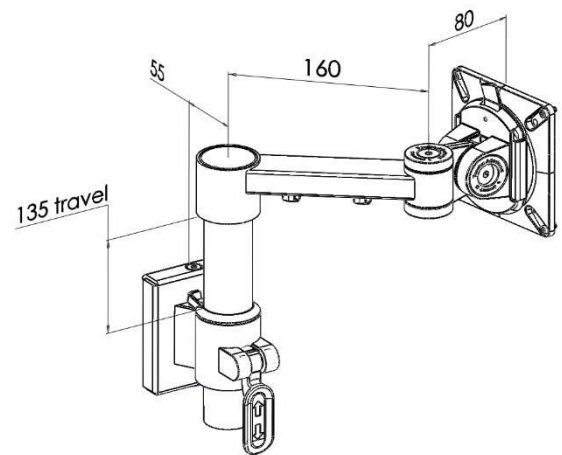

XSTREAM single beam arm with tool rail fixing

Product Specification

| | |
|-----------------------|---|
| Product code | XSTREAMCOMB05W - white |
| Weight capacity | 10kg |
| Max forward extension | 240mm |
| VESA | 75mm & 100mm VESA compliant |
| Movement | Height adjustment, tilt, swivel, rotation and reach |
| Height adjustment | Max height adjustment 135mm from desk top |
| Fixings | Tool rail fixing |

Additional Information

Single beam arm with manual height adjustment

Additional +/- 70mm available with ratchet mechanism

Lockable quick release VESA function

Compact – folds back into a space of 40mm

Silver – XSTREAMCOMB05S - RAL code 9006